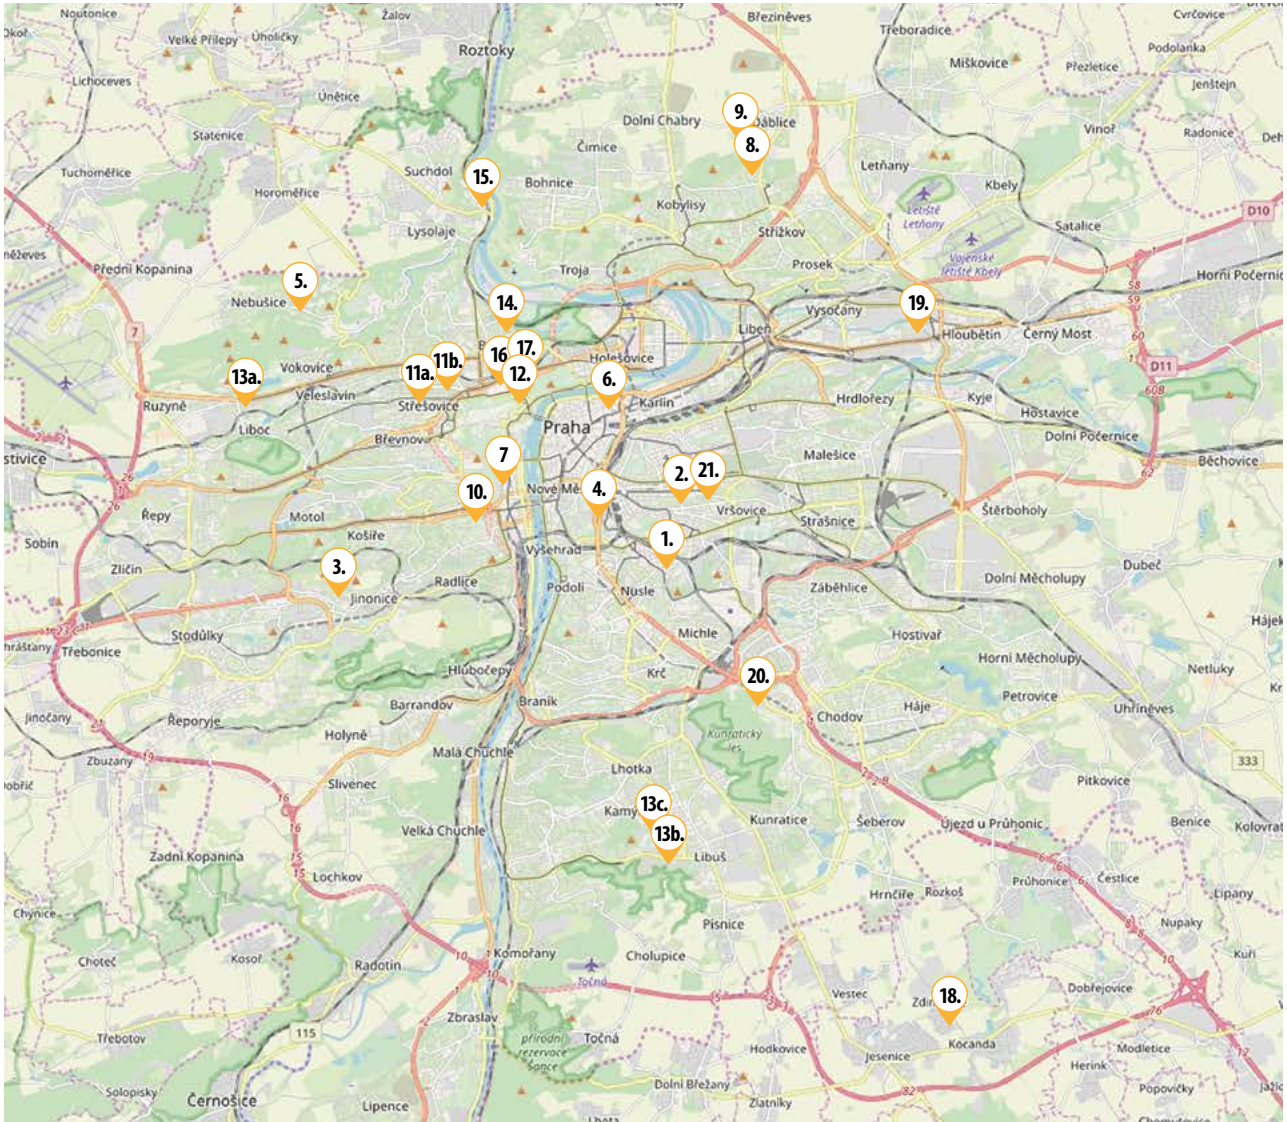

© Přispěvatelé OpenStreetMap (<https://www.openstreetmap.org/> copyright)

- | | | |
|--|--|--|
| 1. American Academy in Prague
Kloboučnická 1425/13 | 9. Meridian International School – Secondary & High school
Chabařovická 1125/4 | 14. Riverside School – Early Years
Chittussiho 45/14 |
| 2. BeeHive Elementary School
Na Šafránci 1651/9 | 10. Parklane International School – Nessie – Early Years
Nad Bertramkou 1862/10 | 15. Riverside School – Primary School
Roztocká 43/9 |
| 3. Deutsche Schule Prag
Schwarzenberská 700/1 | 11. Parklane International School – Early Years & Primary School
Norbertov 130/3
Sibeliava 373/16 | 16. Riverside School – Junior High
Milady Horákové 300/129 |
| 4. Christian International School of Prague
Legerova 1878/5 | 12. Parklane International School – Secondary School & IB diploma program
Valdštejnská 151/6a | 17. Riverside School – Senior High and Arts Centre
Milady Horákové 116/109 |
| 5. International School of Prague (ISP)
Nebužická 700 | 13. Prague British International School (PBIS)
Vlastina 500/19
Brunelova 960/12
K lesu 558/2 | 18. Sunny Canadian International School
Straková 552, Jesenice |
| 6. Leonardo da Vinci Academy
Dlouhá 713/34 | | 19. The English College in Prague
Sousedíkova 1044/8 |
| 7. Lycée Français de Prague
Drtinova 304/7 | | 20. The International Montessori School of Prague
Hručíkova 2107/16 |
| 8. Meridian International School – Kindergarten & Primary
Frýdlantská 1350/1 | | 21. TipToes Preschool & Primary School
Říčanská 1984/5 |