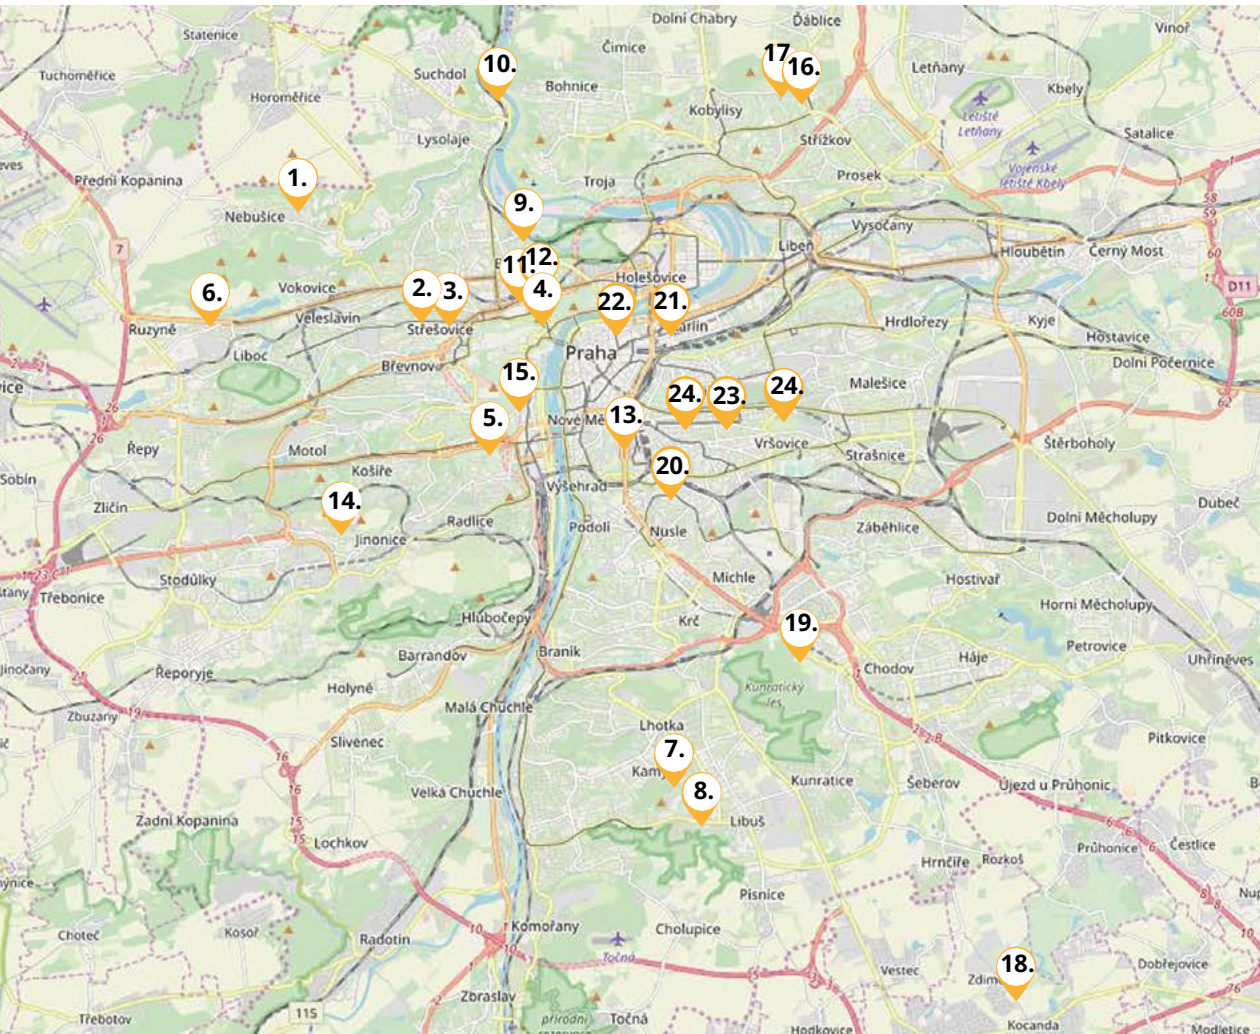

MAP OF INTERNATIONAL SCHOOLS IN PRAGUE

1. **International School of Prague**
  Nebošická 700
2. **Parklane International School Fundamental Stage**
  Norbertov 130/3
3. **Parklane International School Primary School**
  Sibeliova 373/16
4. **Parklane International School Secondary School**
  Valdštejnská 151/6a
5. **Parklane International School Nessie Foundation Stage**
  Nad Bertramkou 1862/10
6. **Prague British International School**
  Vlastina 500/19
7. **Prague British International School**
  K lesu 558/2
8. **Prague British International School**
  Brunelova 960/12
9. **Riverside School Early Years**
  Chittussiho 45/14
10. **Riverside School Primary School**
  Roztocká 43/9
11. **Riverside School Junior High**
  Milady Horákové 300/129
12. **Riverside School Senior High and Arts Centre**
  Milady Horákové 116/109
13. **Christian International School of Prague**
  Legerova 1878/5
14. **Deutsche Schule Prag**
  Schwarzenberská 700/1
15. **Lycée Français de Prague**
  Drtinova 304/7
16. **Meridian International School – Kindergarten & Primary**
  Frydantská 1350/1
17. **Meridian International School Secondary & High School**
  Chabařovická 1125/4
18. **Sunny Canadian International School**
  Straková 552, Jesenice
19. **The International Montessori School of Prague**
  Hrudičková 2107/16
20. **American Academy in Prague**
  Svatoslavova 333
21. **The English College in Prague**
  Sokolovská 32
22. **Leonardo da Vinci Academy**
  Dlouhá 34
23. **TipToes**
  Říčanská 1984/5
24. **BeeHive**
  Soběslavská 64
  Na Šafránc 9

© Přispěvatelé OpenStreetMap (<https://www.openstreetmap.org/copyright>)